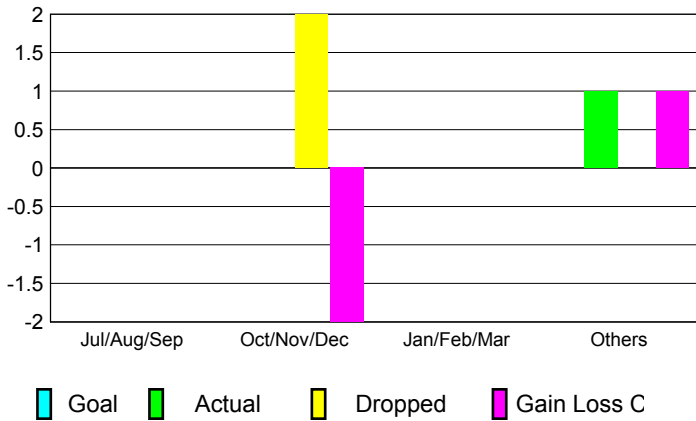

GMT: **HOWARD LEE**

Location: **SPAIN**

GMT CA: **4**

CLUBS

Month	New Club Goal	Actual New Clubs	Actual Dropped Clubs	Gain/Loss of Clubs
2012-2013				
Jul/Aug/Sep	0	0	0	0
Oct/Nov/Dec	0	0	2	-2
Jan/Feb/Mar	0	0	0	0
Apr/May/Jun	0	1	0	1
Totals	0	1	2	-1

Club Results 2012-2013

Goal, New, Dropped, Gain/Loss

MEMBERSHIP

Month	Net Memb Goal	Actual New Memb	Actual Dropped Memb	Gain/Loss of Memb
2012-2013				
Jul/Aug/Sep	0	12	29	-17
Oct/Nov/Dec	0	17	69	-52
Jan/Feb/Mar	0	35	39	-4
Apr/May/Jun	0	40	58	-18
Totals	0	104	195	-91