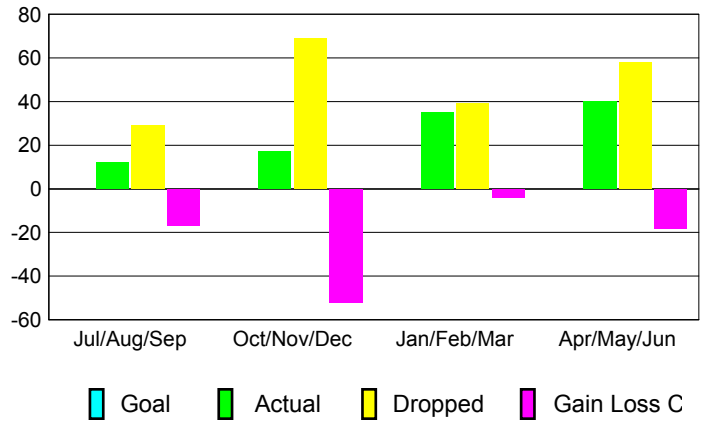

GMT: **HOWARD LEE**

Location: **SPAIN**

GMT CA: **4**

CLUBS

Month	New Club Goal	Actual New Clubs	Actual Dropped Clubs	Gain/Loss of Clubs
2012-2013				
Jul/Aug/Sep	0	0	0	0
Oct/Nov/Dec	0	0	2	-2
Jan/Feb/Mar	0	0	0	0
Apr/May/Jun	0	1	0	1
Totals	0	1	2	-1

Club Results 2012-2013

Goal, New, Dropped, Gain/Loss

MEMBERSHIP

Month	Net Memb Goal	Actual New Memb	Actual Dropped Memb	Gain/Loss of Memb
2012-2013				
Jul/Aug/Sep	0	12	29	-17
Oct/Nov/Dec	0	17	69	-52
Jan/Feb/Mar	0	35	39	-4
Apr/May/Jun	0	40	58	-18
Totals	0	104	195	-91

Membership Results 2012-2013

Goal, New, Dropped, Gain/Loss

YTD Status Quo Clubs 2012-2013

Status Quo Clubs Compared to Status Quo Members

Gender Comparison 2012-2013

Club Gain/Loss 2012-2013

Membership Gain/Loss 2012-2013